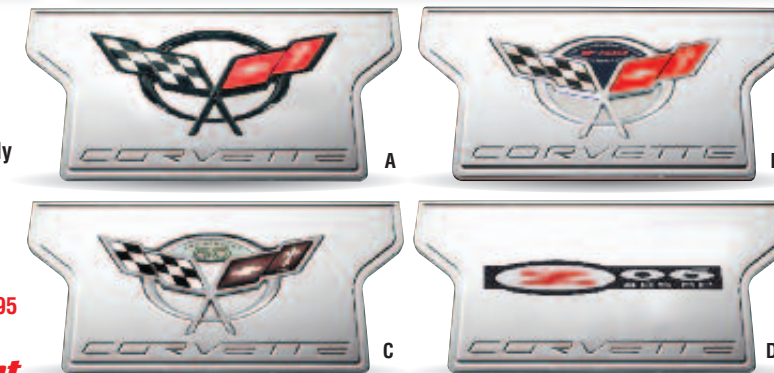

C5 Chrome Product # 16140028 / Price: $179.95
50th Chrome Product # 16145020 / Price: $179.95

**To view other
Stainless Steel Exhaust Plates
go to page 100.**